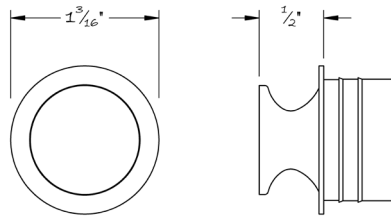

LOWE HARDWARE

No. 7004

PUSH BUTTON LATCH

Our No. 7004 Push Button (Shown here with No. 7005 Trim Ring) has a flat face.

*Engineered with correlating tolerances to work with our #6090 latch,
the final result yields a quieter cabin while under way.*