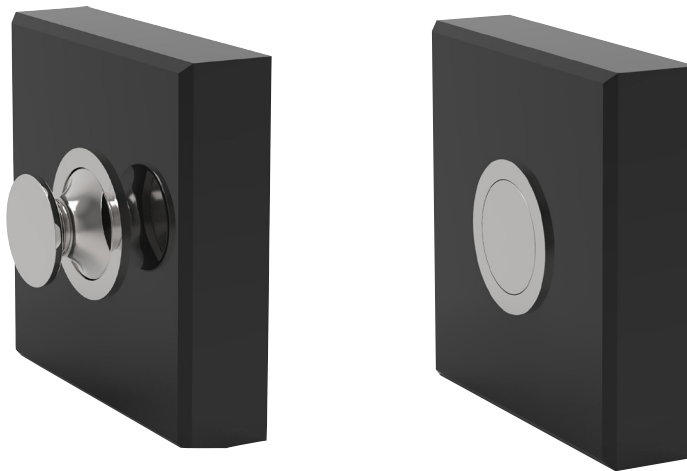

LOWE HARDWARE

No. 7004

PUSH BUTTON LATCH

Our No. 7004 Push Button (Shown here with No. 7005 Trim Ring) has a flat face.

*Engineered with correlating tolerances to work with our #6090 latch,
the final result yields a quieter cabin while under way.*

Available in any of our yacht-quality electroplated or patinated finishes.

• DESIGNED, MANUFACTURED & HAND FINISHED IN MAINE SINCE 1977 •

73 SPRING STREET NEW YORK, NY 10012 (212) 390-0660

WWW.LOWE-HARDWARE.COM