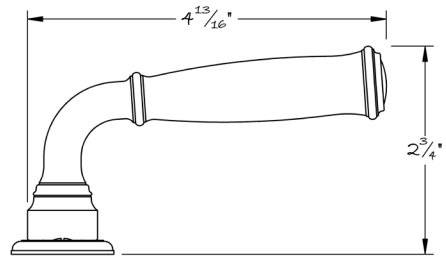

LOWE HARDWARE

No. 6583

*Shown here on the 4712 rose, the 6583 lever is compatible with any
rose or escutcheon. All hardware is made-to-order. Details and
dimensions can be modified to suit any project.
Available in any of our yacht quality finishes.*