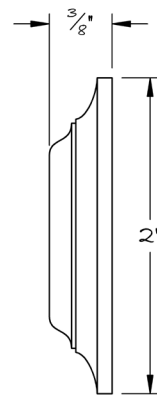

LOWE HARDWARE

No. 4736

---

*No. 4736*

*Available in any of our yacht-quality electroplated or patinated finishes.*

• DESIGNED, MANUFACTURED & HAND FINISHED IN MAINE SINCE 1977 •

73 SPRING STREET NEW YORK, NY 10012 (212) 390-0660