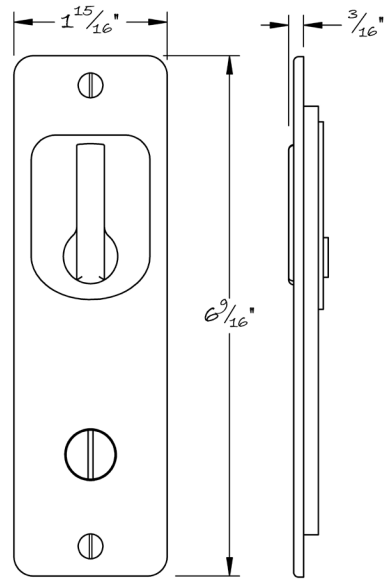

LOWE HARDWARE

No. 4069WC-ER

*No. 4069WC-ER*

*Available in any of our yacht-quality electroplated or patinated finishes.*

• DESIGNED, MANUFACTURED & HAND FINISHED IN MAINE SINCE 1977 •

73 SPRING STREET NEW YORK, NY 10012 (212) 390-0660