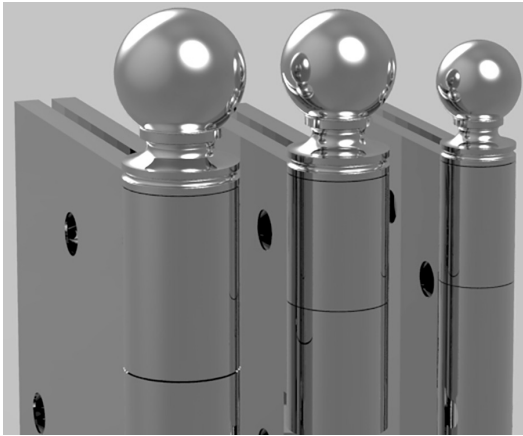

LOWE HARDWARE

No. 8605

---

*Available in any of our yacht-quality electroplated or patinated finishes.*

• DESIGNED, MANUFACTURED & HAND FINISHED IN MAINE SINCE 1977 •

73 SPRING STREET NEW YORK, NY 10012 (212) 390-0660