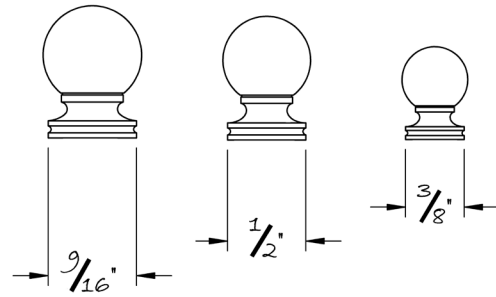

LOWE HARDWARE

No. 8605

---

*Available in any of our yacht-quality electroplated or patinated finishes.*

• DESIGNED, MANUFACTURED & HAND FINISHED IN MAINE SINCE 1977 •

73 SPRING STREET NEW YORK, NY 10012 (212) 390-0660