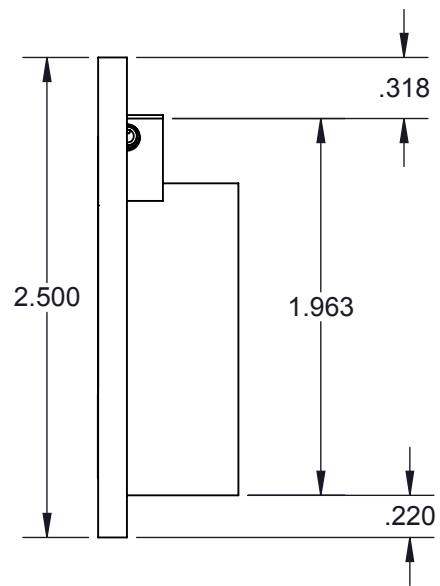

THIS DRAWING IS CONFIDENTIAL AND PROPRIETARY TO LOWE HARDWARE,  
AND MAY NOT BE REPRODUCED, OR ANY PART USED THERE OF,  
WITHOUT PRIOR EXPRESS WRITTEN PERMISSION.

$\varnothing$  No. 8 Screw

LOWE HARDWARE  
5 GORDON DRIVE  
ROCKLAND ME 04841  
207 593 7405 Fax 207 226 2033  
WWW.LOWE-HARDWARE.COM

File Name: **3065\_TF**

DO NOT SCALE DRAWING