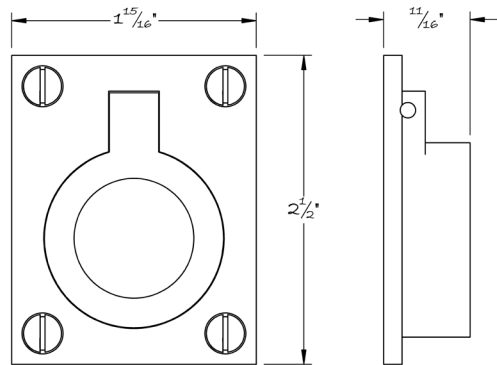

LOWE HARDWARE

No. 3065

---

*Lowe Hardware's No. 3065 Pull.*

*Available in any of our yacht quality electroplated or patinated finishes.*

• DESIGNED, MANUFACTURED & HAND FINISHED IN MAINE SINCE 1977 •

73 SPRING STREET NEW YORK, NY 10012 (212) 390-0660