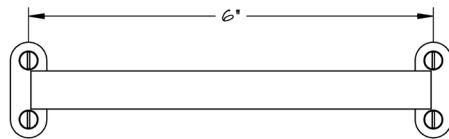

LOWE HARDWARE

No. 7602 - 6"

---

*Lowe Hardware's No. 7602-6" Pull.*

*Available in any of our yacht quality electroplated or patinated finishes.*

• DESIGNED, MANUFACTURED & HAND FINISHED IN MAINE SINCE 1977 •