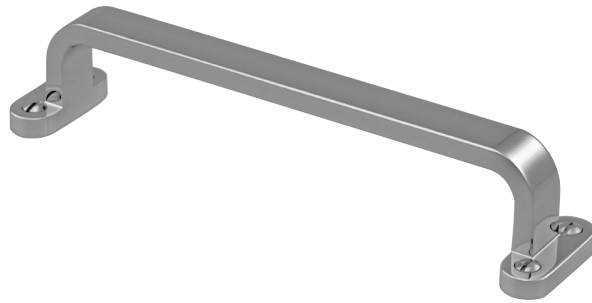

LOWE HARDWARE

No. 7602 - 6"

---

*Lowe Hardware's No. 7602-6" Pull.*

*Available in any of our yacht quality electroplated or patinated finishes.*

• DESIGNED, MANUFACTURED & HAND FINISHED IN MAINE SINCE 1977 •