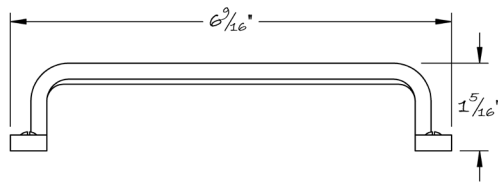

LOWE HARDWARE

No. 7602 - 6"

---

*Lowe Hardware's No. 7602-6" Pull.*

*Available in any of our yacht quality electroplated or patinated finishes.*

• DESIGNED, MANUFACTURED & HAND FINISHED IN MAINE SINCE 1977 •