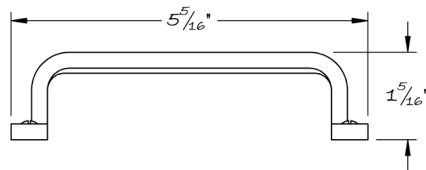

LOWE HARDWARE

No. 7602 - 4.75"

---

*Lowe Hardware's No. 7602-4.75" Pull.*

*Available in any of our yacht quality electroplated or patinated finishes.*

• DESIGNED, MANUFACTURED & HAND FINISHED IN MAINE SINCE 1977 •