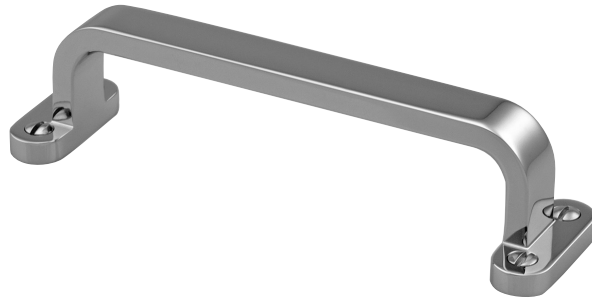

LOWE HARDWARE

No. 7602 - 4.75"

---

*Lowe Hardware's No. 7602-4.75" Pull.*

*Available in any of our yacht quality electroplated or patinated finishes.*

• DESIGNED, MANUFACTURED & HAND FINISHED IN MAINE SINCE 1977 •