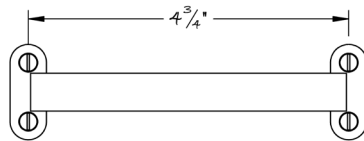

LOWE HARDWARE

No. 7602 - 4.75"

---

*Lowe Hardware's No. 7602-4.75" Pull.*

*Available in any of our yacht quality electroplated or patinated finishes.*

• DESIGNED, MANUFACTURED & HAND FINISHED IN MAINE SINCE 1977 •