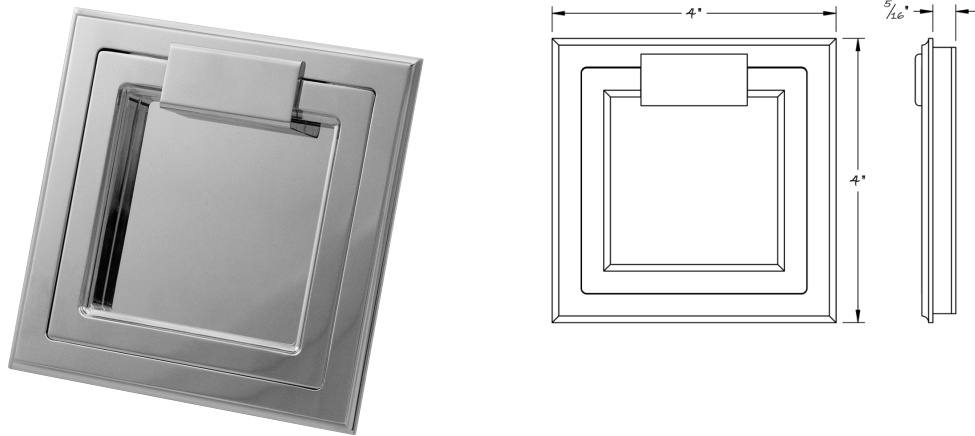

LOWE HARDWARE

No. 3105 4" SQUARE DROP RING PULL

---

*Lowe Hardware's No. 3105 square drop ring pull showcases our ability to conceptualize a flawless, perfectly functioning piece of decorative hardware and pull it off with our manufacturing processes.*

*Coved edges on the square cup's outer perimeter match with the same detail on the inside of the drop ring. The central mounting block balances out the ring around its rotating point.*

*Available in any of our yacht quality electroplated or patinated finishes.*