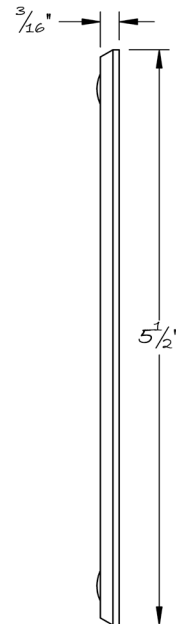

LOWE HARDWARE

No. 1503

---

*No. 1503*

*Available in any of our yacht-quality electroplated or patinated finishes.*

• DESIGNED, MANUFACTURED & HAND FINISHED IN MAINE SINCE 1977 •

73 SPRING STREET NEW YORK, NY 10012 (212) 390-0660