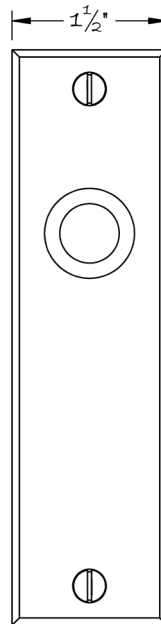

LOWE HARDWARE

No. 1503

---

*No. 1503*

*Available in any of our yacht-quality electroplated or patinated finishes.*

• DESIGNED, MANUFACTURED & HAND FINISHED IN MAINE SINCE 1977 •

73 SPRING STREET NEW YORK, NY 10012 (212) 390-0660