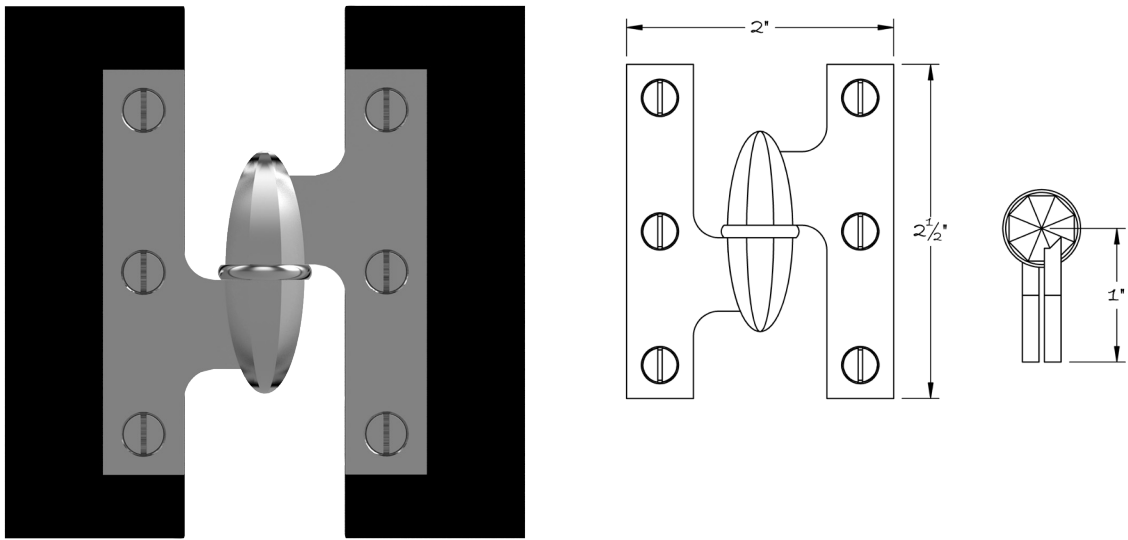

LOWE HARDWARE

No. 8008

*Available in all of our yacht quality finishes.*

• DESIGNED, MANUFACTURED & HAND FINISHED IN MAINE SINCE 1977 •

73 SPRING STREET NEW YORK, NY 10012 (212) 390-0660

WWW.LOWE-HARDWARE.COM