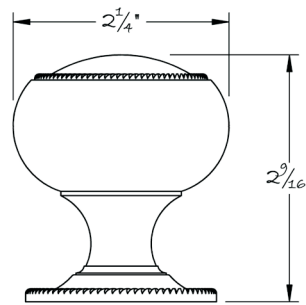

LOWE HARDWARE

No. 5102R

---

*Our 5012R Knob has a delicate roped knurl around the knob and rose.*

*Available in any of our yacht quality electroplated or patinated finishes.*

• DESIGNED, MANUFACTURED & HAND FINISHED IN MAINE SINCE 1977 •