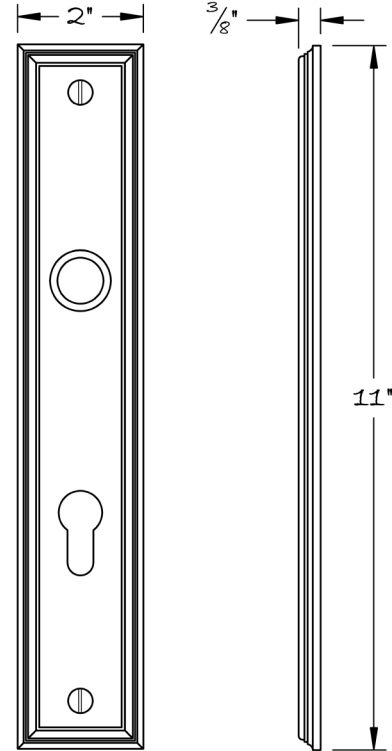

LOWE HARDWARE

No. 1531

*No. 1531*

*Available in any of our yacht-quality electroplated or patinated finishes.*

• DESIGNED, MANUFACTURED & HAND FINISHED IN MAINE SINCE 1977 •

73 SPRING STREET NEW YORK, NY 10012 (212) 390-0660