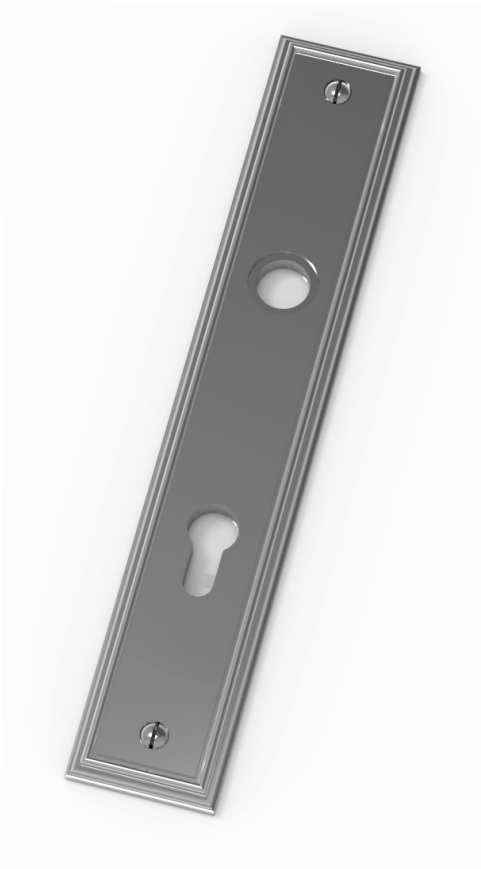

LOWE HARDWARE

No. 1531

*No. 1531*

*Available in any of our yacht-quality electroplated or patinated finishes.*

• DESIGNED, MANUFACTURED & HAND FINISHED IN MAINE SINCE 1977 •

73 SPRING STREET NEW YORK, NY 10012 (212) 390-0660