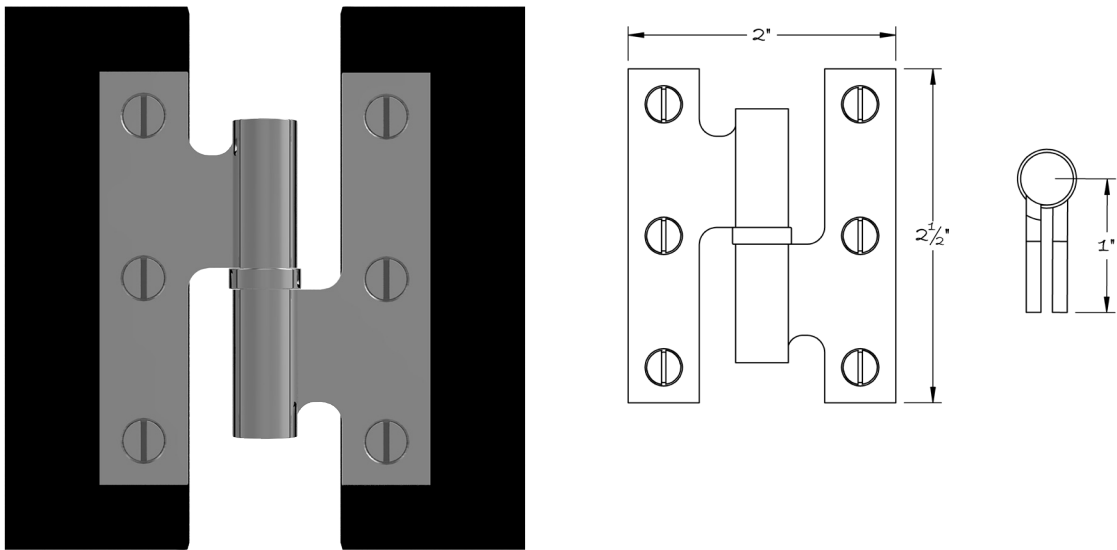

LOWE HARDWARE

No. 8006

*Available in all of our yacht quality finishes.*

• DESIGNED, MANUFACTURED & HAND FINISHED IN MAINE SINCE 1977 •

73 SPRING STREET NEW YORK, NY 10012 (212) 390-0660

WWW.LOWE-HARDWARE.COM