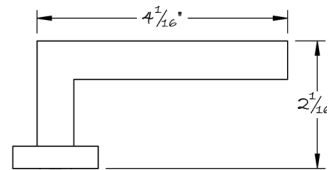

LOWE HARDWARE

No. 6578-SC

---

*Lowe Hardware's #6578-SC. Shown here in a blackened bronze finish.*

*All hardware is made-to-order.*

*Details and dimensions can be modified to suit any project.*

*Available in any of our yacht-quality finishes.*