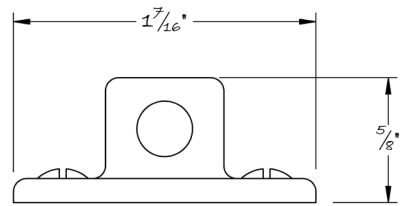

LOWE HARDWARE

No. 6089

---

*No. 6089*

*Available in any of our yacht-quality electroplated or patinated finishes.*

• DESIGNED, MANUFACTURED & HAND FINISHED IN MAINE SINCE 1977 •

73 SPRING STREET NEW YORK, NY 10012 (212) 390-0660