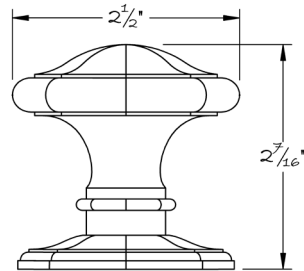

LOWE HARDWARE

No. 5100

---

*Available in any of our yacht quality electroplated or patinated finishes.*

• DESIGNED, MANUFACTURED & HAND FINISHED IN MAINE SINCE 1977 •

73 SPRING STREET NEW YORK, NY 10012 (212) 390-0660