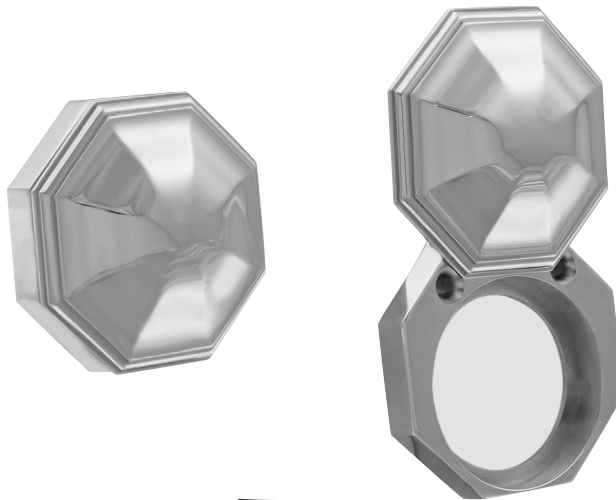

LOWE HARDWARE

No. 1070

---

*No. 1070*

*Available in any of our yacht-quality electroplated or patinated finishes.*

• DESIGNED, MANUFACTURED & HAND FINISHED IN MAINE SINCE 1977 •

73 SPRING STREET NEW YORK, NY 10012 (212) 390-0660