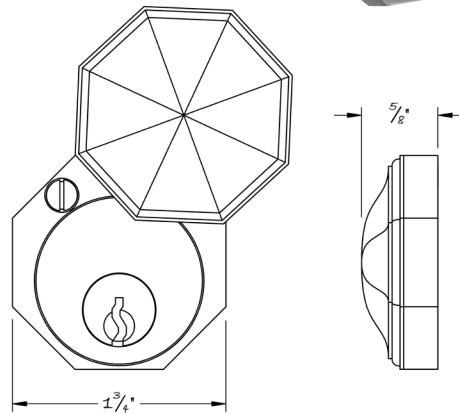

LOWE HARDWARE

No. 1070

---

*No. 1070*

*Available in any of our yacht-quality electroplated or patinated finishes.*

• DESIGNED, MANUFACTURED & HAND FINISHED IN MAINE SINCE 1977 •

73 SPRING STREET NEW YORK, NY 10012 (212) 390-0660