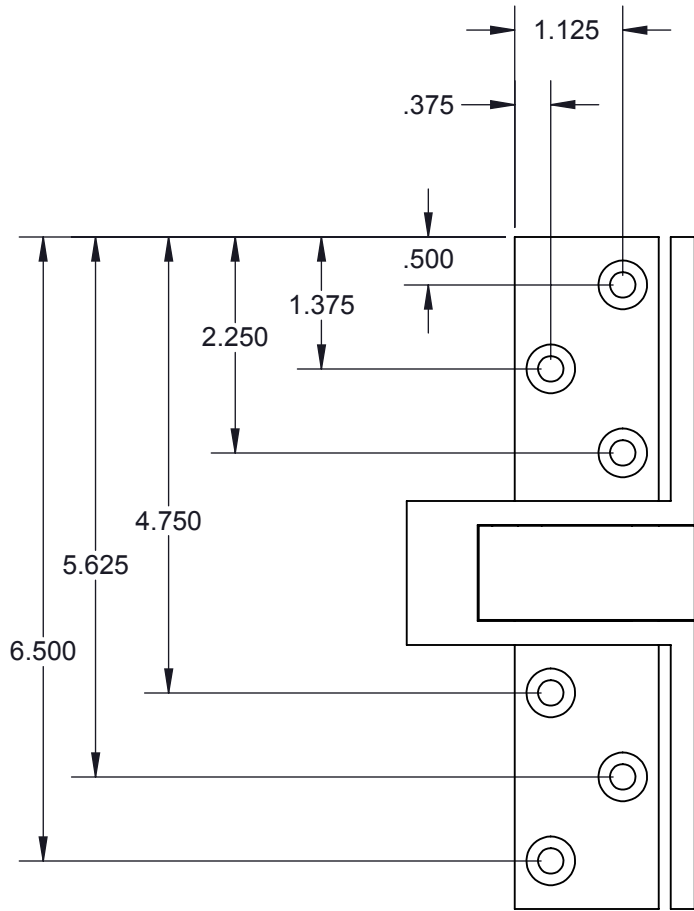

File Name: **8403_TF**

DO NOT SCALE DRAWING

THIS DRAWING IS CONFIDENTIAL AND PROPRIETARY TO LOWE HARDWARE,
AND MAY NOT BE REPRODUCED, OR ANY PART USED THERE OF,
WITHOUT PRIOR EXPRESS WRITTEN PERMISSION.

Prep for #14 wood screw or 1/4-20 machine screw

LOWE HARDWARE
5 GORDON DRIVE
ROCKLAND ME 04841
207 593 7405 FAX 207 226 2033
WWW.LOWE-HARDWARE.COM

File Name:

8403_assembly
DO NOT SCALE DRAWING