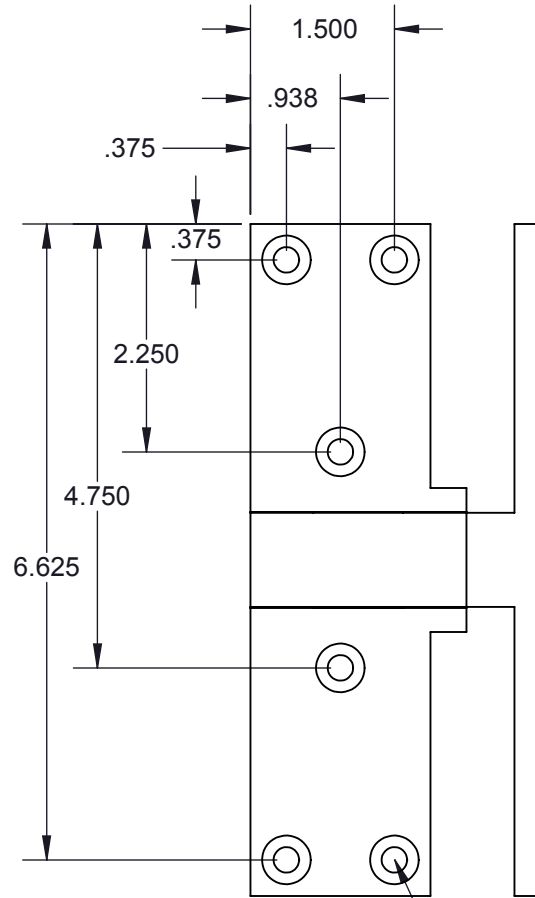

File Name: **8403_TF**

DO NOT SCALE DRAWING

THIS DRAWING IS CONFIDENTIAL AND PROPRIETARY TO LOWE HARDWARE,
AND MAY NOT BE REPRODUCED, OR ANY PART USED THERE OF,
WITHOUT PRIOR EXPRESS WRITTEN PERMISSION.

Prep for #14 wood screw or 1/4-20 machine screw

LOWE HARDWARE
5 GORDON DRIVE
ROCKLAND ME 04841
207 593 7405 FAX 207 226 2033
WWW.LOWE-HARDWARE.COM

File Name:

8403_assembly
DO NOT SCALE DRAWING