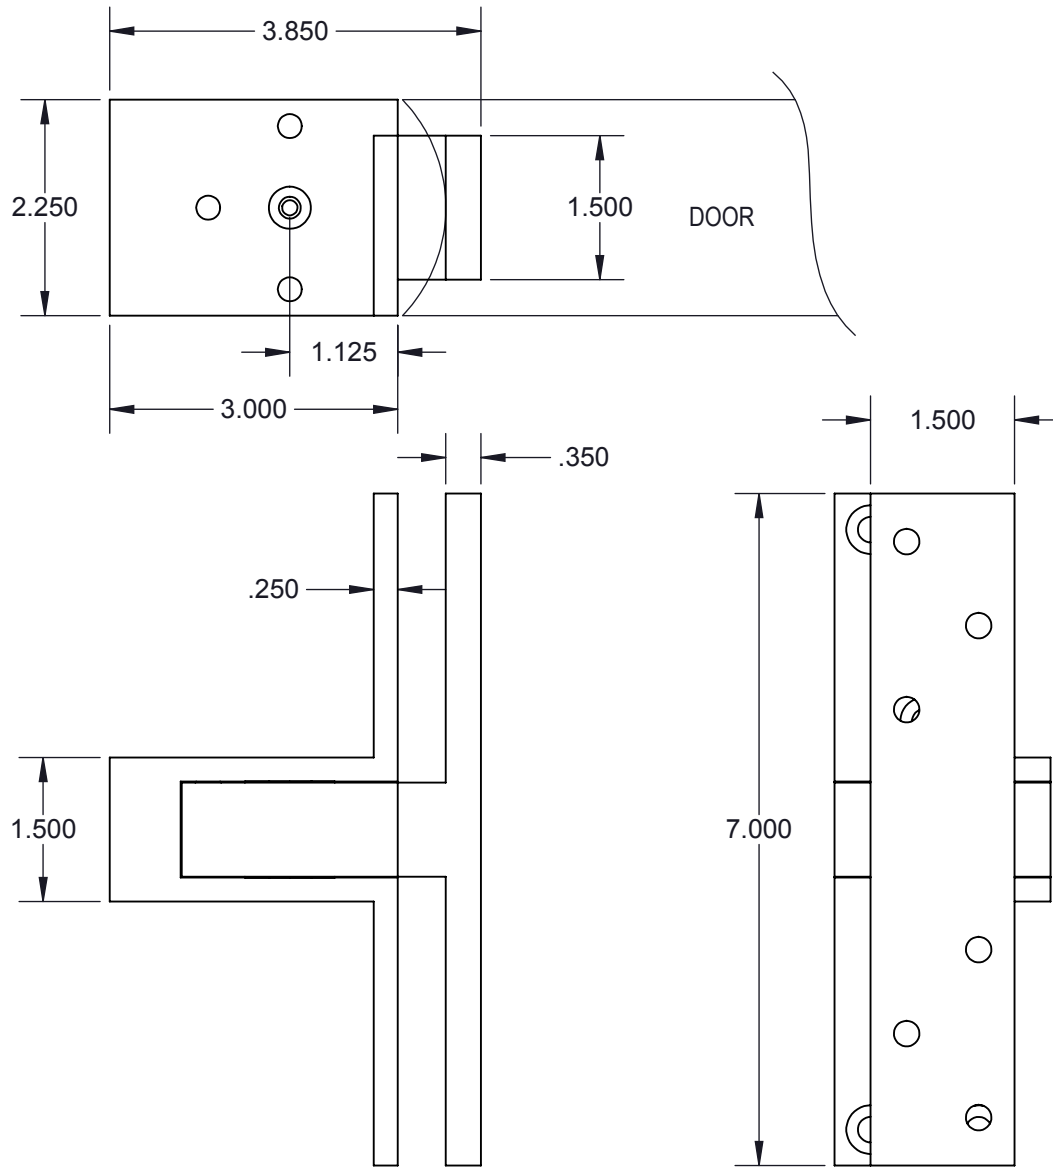

THIS DRAWING IS CONFIDENTIAL AND PROPRIETARY TO LOWE HARDWARE,
AND MAY NOT BE REPRODUCED, OR ANY PART USED THERE OF,
WITHOUT PRIOR EXPRESS WRITTEN PERMISSION.

LOWE HARDWARE
5 GORDON DRIVE
ROCKLAND ME 04841
207 593 7405 FAX 207 226 2033
WWW.LOWE-HARDWARE.COM

File Name: **8403_TF**

DO NOT SCALE DRAWING