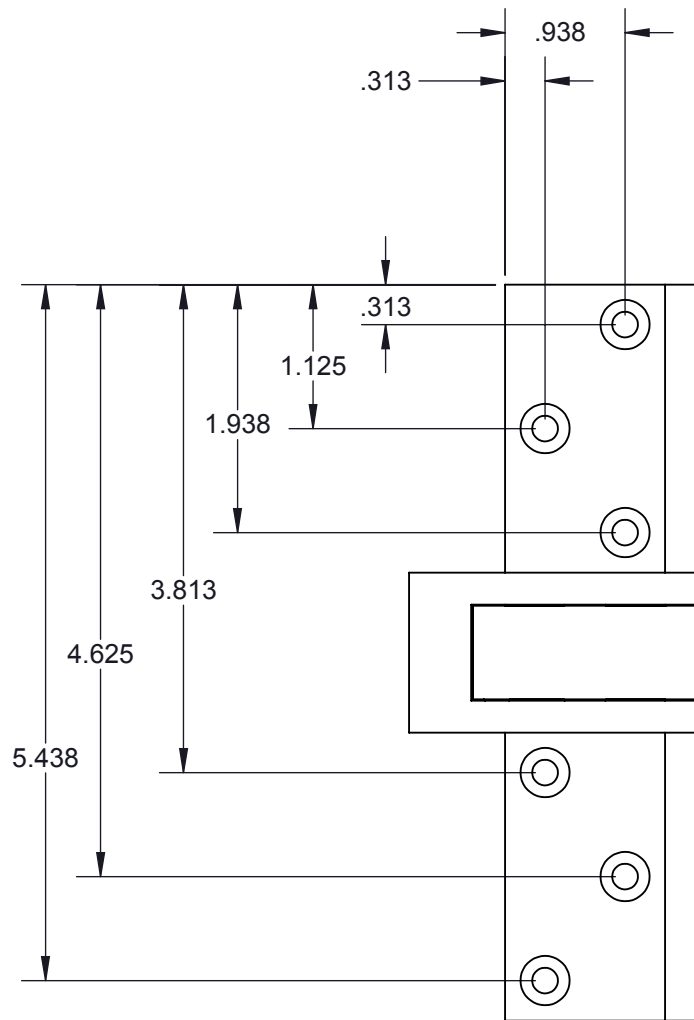

File Name: **8401_TF**

DO NOT SCALE DRAWING

THIS DRAWING IS CONFIDENTIAL AND PROPRIETARY TO LOWE HARDWARE,
AND MAY NOT BE REPRODUCED, OR ANY PART USED THERE OF,
WITHOUT PRIOR EXPRESS WRITTEN PERMISSION.

Prep for # 10 screw

LOWE HARDWARE
5 GORDON DRIVE
ROCKLAND ME 04841
207 593 7405 FAX 207 226 2033
WWW.LOWE-HARDWARE.COM

File Name:

8401_TF_2

DO NOT SCALE DRAWING