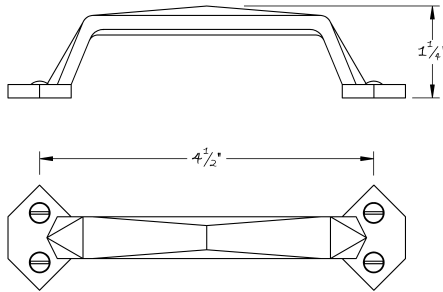

LOWE HARDWARE

No. 7603

---

*Lowe Hardware's No. 7603 Pull.*

*Available in any of our yacht quality electroplated or patinated finishes.*

---

• DESIGNED, MANUFACTURED & HAND FINISHED IN MAINE SINCE 1977 •

73 SPRING STREET NEW YORK, NY 10012 (212) 390-0660