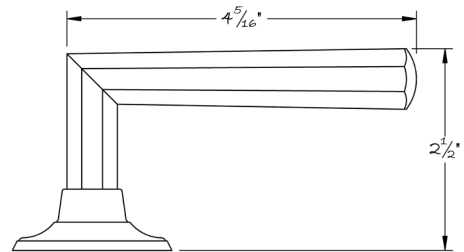

LOWE HARDWARE

No. 6524

---

*Lowe Hardware's No. #6524 lever.*

*Available in any of our yacht-quality electro plated or patinated finishes.*

• DESIGNED, MANUFACTURED & HAND FINISHED IN MAINE SINCE 1977 •

73 SPRING STREET NEW YORK, NY 10012 (212) 390-0660