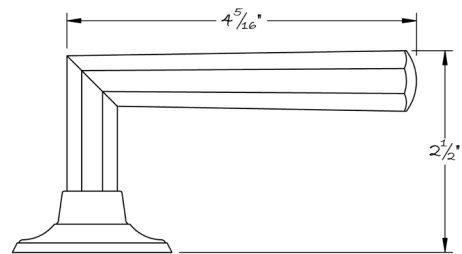

LOWE HARDWARE

No. 6524

*Lowe Hardware's 6524 lever is compatible with any rose or escutcheon.
All hardware is made-to-order. Details and dimensions can be modified to suit any project.
Available in any of our yacht quality finishes.*