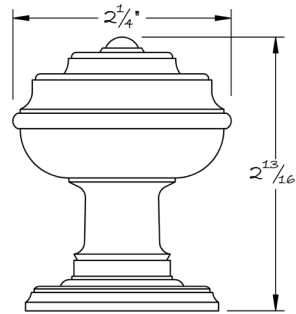

LOWE HARDWARE

No. 5101

---

*Available in any of our yacht quality electroplated or patinated finishes.*

---

• DESIGNED, MANUFACTURED & HAND FINISHED IN MAINE SINCE 1977 •

73 SPRING STREET NEW YORK, NY 10012 (212) 390-0660