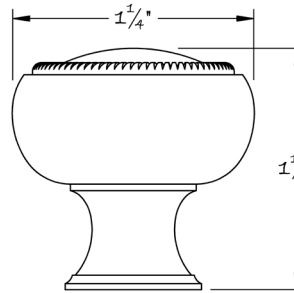

LOWE HARDWARE

No. 5029R- 1.25"

CABINET KNOB

*Available in any of our yacht quality electroplated or patinated finishes.*

• DESIGNED, MANUFACTURED & HAND FINISHED IN MAINE SINCE 1977 •

73 SPRING STREET NEW YORK, NY 10012 (212) 390-0660