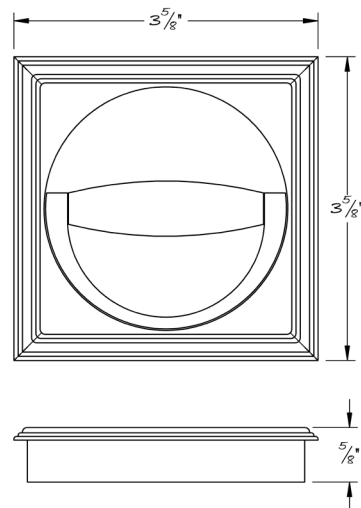

LOWE HARDWARE

No. 3110

*Lowe Hardware's #3110 drop ring pull combines simple elements to produce a stunning example of fit and finish. The flush cup is delicately bordered with three ribbons and the flats are available in high polish or various textures. Pulls with a rotating center are available for privacy deadbolt applications. Available in any of our yacht-quality finishes.*