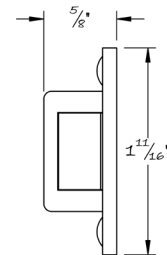

LOWE HARDWARE

No. 2012

---

*Available in any of our yacht quality electroplated or patinated finishes.*

• DESIGNED, MANUFACTURED & HAND FINISHED IN MAINE SINCE 1977 •

73 SPRING STREET NEW YORK, NY 10012 (212) 390-0660