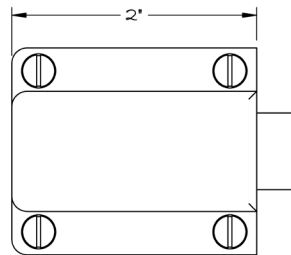

LOWE HARDWARE

No. 2012

---

*Available in any of our yacht quality electroplated or patinated finishes.*

• DESIGNED, MANUFACTURED & HAND FINISHED IN MAINE SINCE 1977 •

73 SPRING STREET NEW YORK, NY 10012 (212) 390-0660