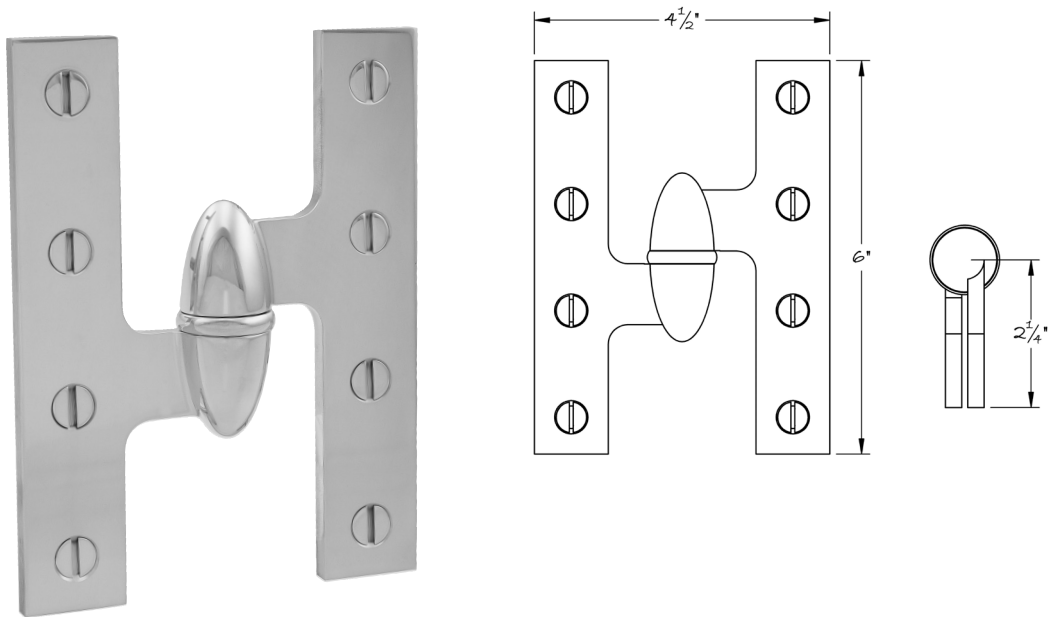

LOWE HARDWARE

No. 8520

*Available in any of our yacht quality finishes.*

• DESIGNED, MANUFACTURED & HAND FINISHED IN MAINE SINCE 1977 •

73 SPRING STREET NEW YORK, NY 10012 (212) 390-0660

WWW.LOWE-HARDWARE.COM