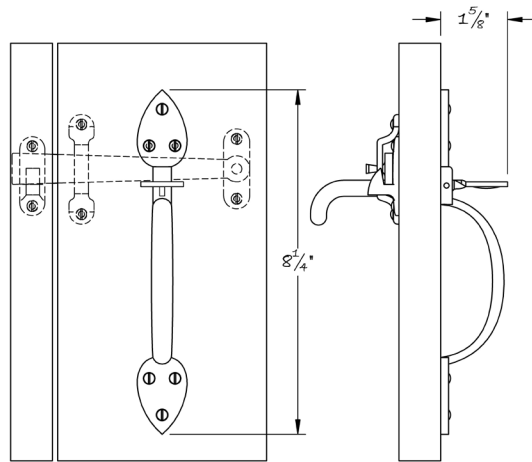

LOWE HARDWARE

No. 7620

*Available in any of our yacht quality electroplated or patinated finishes.*

• DESIGNED, MANUFACTURED & HAND FINISHED IN MAINE SINCE 1977 •

73 SPRING STREET NEW YORK, NY 10012 (212) 390-0660