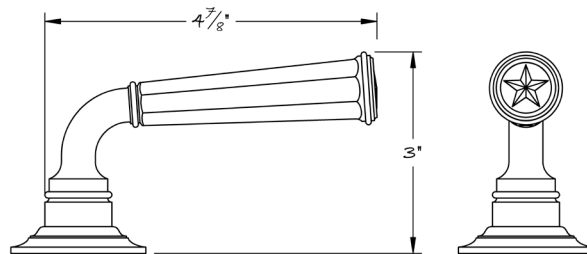

LOWE HARDWARE

No. 6536PPA

*Lowe Hardware's 6536PPA lever was designed in collaboration with Peter Pennoyer
Architects of N.Y.C.*

*Shown here on the 4736 rose, this lever is compatible with any rose or escutcheon.
All hardware is made-to-order. Details and dimensions can be modified to suit any project.
Available in any of our yacht quality finishes.*