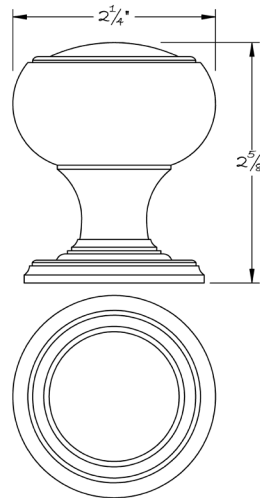

LOWE HARDWARE

No. 5029

---

*The #5029 knob is Lowe Hardware's refined and improved take on a classic design. Our approach leads to a multi piece product which allows for split finishes between the slightly domed face and body. Common finish pairings are bright gold for the face and brushed gold for the body. Beaded, rope, and straight knurls are available as well as a plain smooth ribbon for both the knob and rose. Pictured with our #4710 rose and straight knurl. Available in any of our yacht quality electroplated or patinated finishes.*