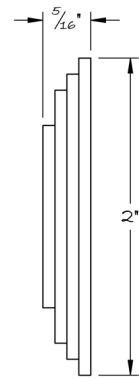

LOWE HARDWARE

No. 4744

---

*No. 4744*

*Available in any of our yacht-quality electroplated or patinated finishes.*

• DESIGNED, MANUFACTURED & HAND FINISHED IN MAINE SINCE 1977 •

73 SPRING STREET NEW YORK, NY 10012 (212) 390-0660