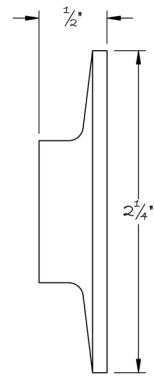

LOWE HARDWARE

No. 4741

---

*No. 4741*

*Available in any of our yacht-quality electroplated or patinated finishes.*

• DESIGNED, MANUFACTURED & HAND FINISHED IN MAINE SINCE 1977 •

73 SPRING STREET NEW YORK, NY 10012 (212) 390-0660