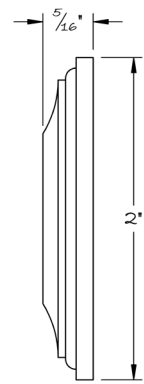

LOWE HARDWARE

No. 4739

---

*No. 4739*

*Available in any of our yacht-quality electroplated or patinated finishes.*

• DESIGNED, MANUFACTURED & HAND FINISHED IN MAINE SINCE 1977 •

73 SPRING STREET NEW YORK, NY 10012 (212) 390-0660