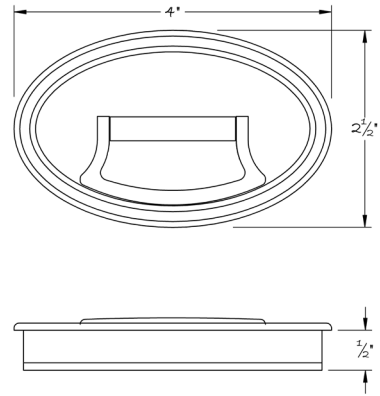

LOWE HARDWARE

No. 3109DR

*Lowe Hardware's No. 3109DR elliptical pull.
Available in any of our yacht quality electroplated or patinated finishes.*

• DESIGNED, MANUFACTURED & HAND FINISHED IN MAINE SINCE 1977 •