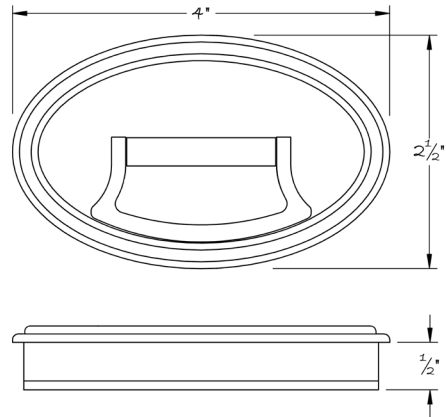

LOWE HARDWARE

No. 3109DR

---

*Lowe Hardware's No. 3109DR elliptical pull.*

*All hardware is made-to-order. Details and dimensions can be modified to suit any project. Available in any of our yacht quality finishes.*