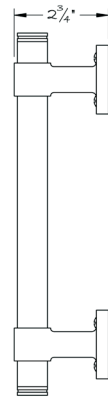

LOWE HARDWARE

No. 6527A

---

WOOD & METAL PULL / TOWEL BAR

*Our modern 6527-A pull is a sophisticated melding of metal and wood.  
It can be used in back to back configurations on doors, single sided for appliances and cabinets,  
or as a towel bar. Grip is available in any species of wood, as well as metal.  
The solid brass body is available in any of our yacht quality finishes.  
Custom center-to-center dimensions are also available.*