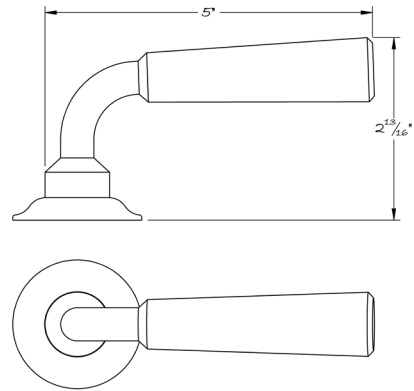

LOWE HARDWARE

No. 6514

---

*Shown here on a round rose, the 6514 lever is compatible with any rose or escutcheon.*

*All hardware is made-to-order. Details and dimensions can be modified to suit any project. Available in any of our yacht quality finishes.*