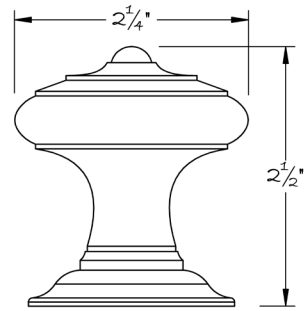

LOWE HARDWARE

No. 5031

---

*Available in any of our yacht quality electroplated or patinated finishes.*

• DESIGNED, MANUFACTURED & HAND FINISHED IN MAINE SINCE 1977 •

73 SPRING STREET NEW YORK, NY 10012 (212) 390-0660