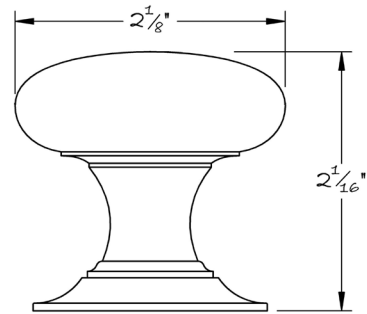

LOWE HARDWARE

No. 5023

---

*Classic knob with integral contrasting center pin detail. Available in cabinet sizes from 3/4" diameter up to large passage door sizes.*

*All hardware is made-to-order. Details and dimensions can be modified to suit any project. Available in any of our yacht quality finishes.*