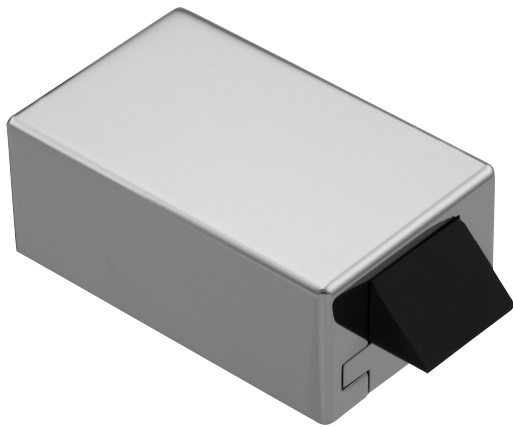

LOWE HARDWARE

No. 2012C-BF

---

*Available in any of our yacht quality electroplated or patinated finishes.*

• DESIGNED, MANUFACTURED & HAND FINISHED IN MAINE SINCE 1977 •

73 SPRING STREET NEW YORK, NY 10012 (212) 390-0660