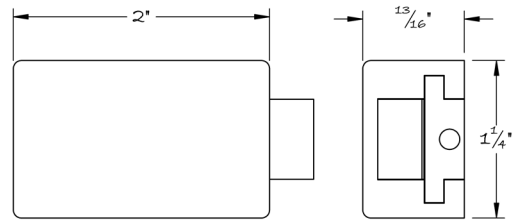

LOWE HARDWARE

No. 2012C-BF

---

*Available in any of our yacht quality electroplated or patinated finishes.*

• DESIGNED, MANUFACTURED & HAND FINISHED IN MAINE SINCE 1977 •

73 SPRING STREET NEW YORK, NY 10012 (212) 390-0660