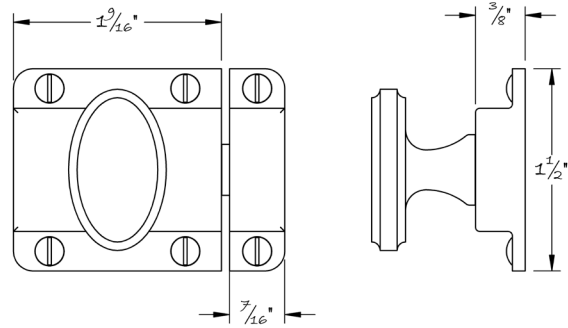

LOWE HARDWARE

No. 1001

---

*Our No. 1001 latch (shown here with #5000 thumbturn).*

*Available in any of our yacht quality finishes.*

• DESIGNED, MANUFACTURED & HAND FINISHED IN MAINE SINCE 1977 •

73 SPRING STREET NEW YORK, NY 10012 (212) 390-0660