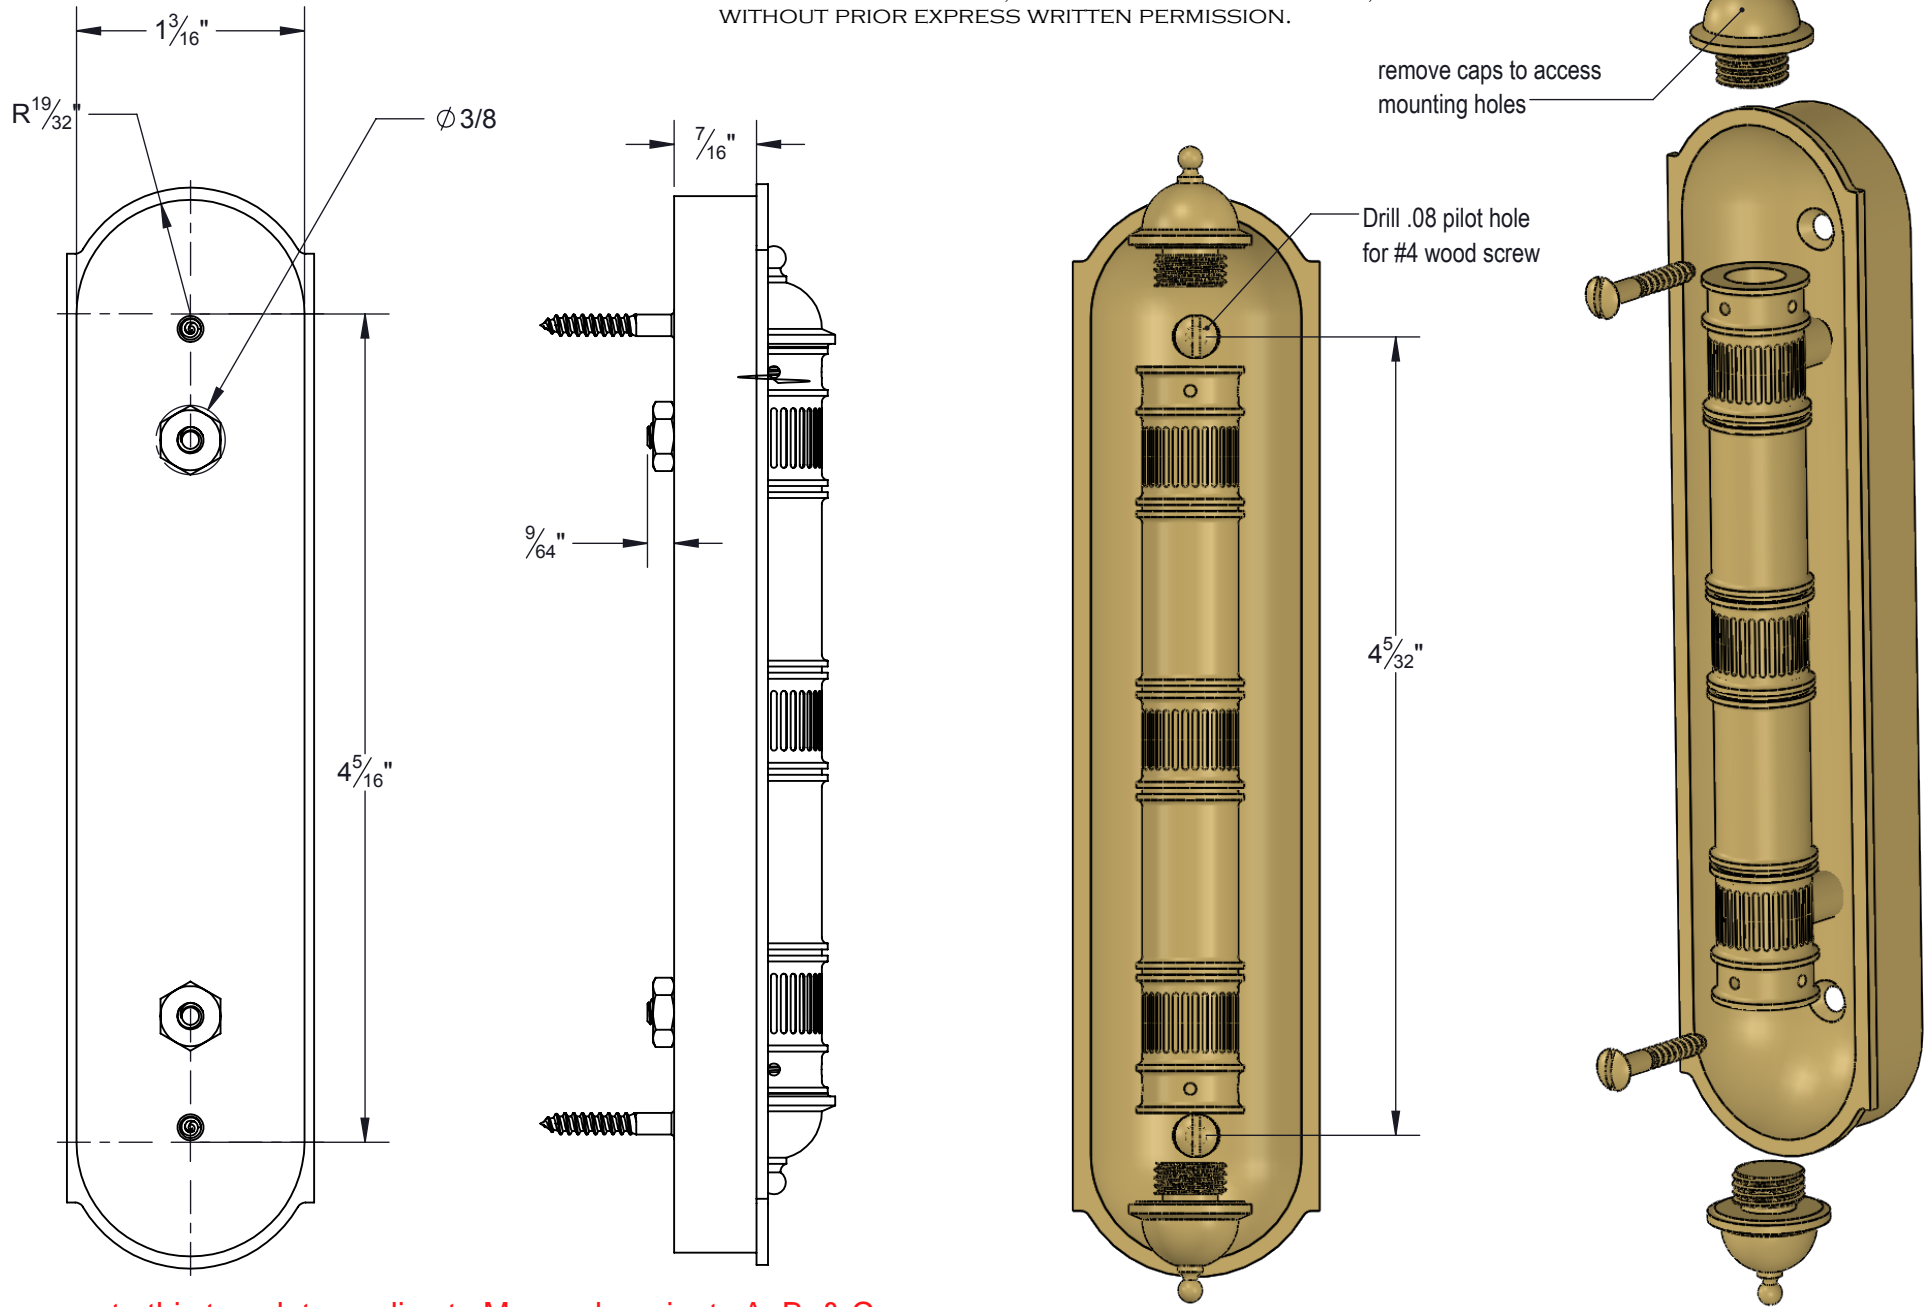

THIS DRAWING IS CONFIDENTIAL AND PROPRIETARY TO LOWE HARDWARE,  
AND MAY NOT BE REPRODUCED, OR ANY PART USED THERE OF,  
WITHOUT PRIOR EXPRESS WRITTEN PERMISSION.

Please note this template applies to Mezuzah variants A, B, & C  
and is for mortising purposes only.  
Decorative cylinder designs may vary between each.