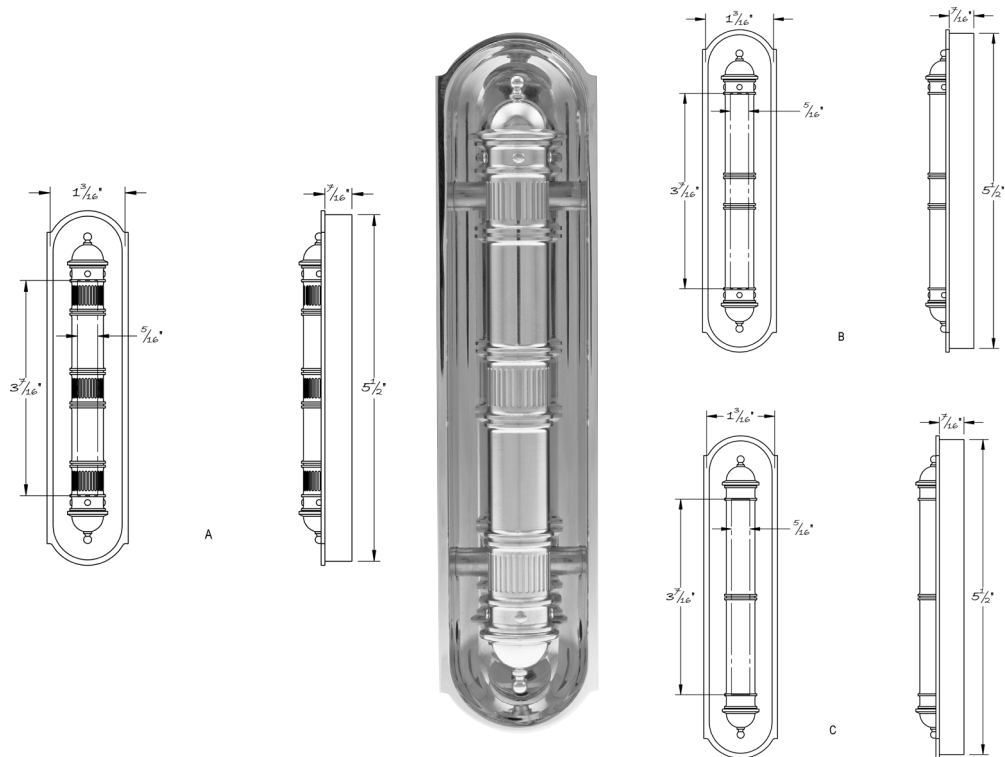

LOWE HARDWARE

MEZUZAH

This traditional mezuzah is designed by Peter Penoyer Architects of New York City.

Available in 3 variants. Variant A (pictured) has fluting and bead details.

Drawings also show Variants B and C.