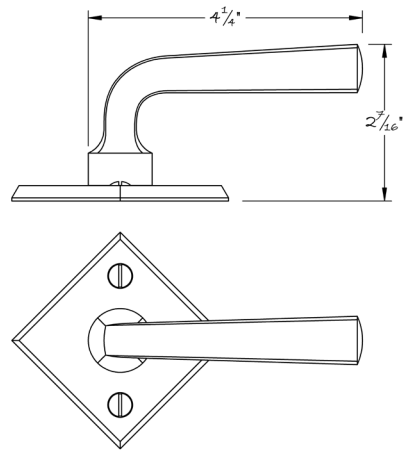

LOWE HARDWARE

No. 6523

---

*Lowe Hardware's No. #6523 lever.*

*Available in any of our yacht-quality electro plated or patinated finishes.*

• DESIGNED, MANUFACTURED & HAND FINISHED IN MAINE SINCE 1977 •

73 SPRING STREET NEW YORK, NY 10012 (212) 390-0660