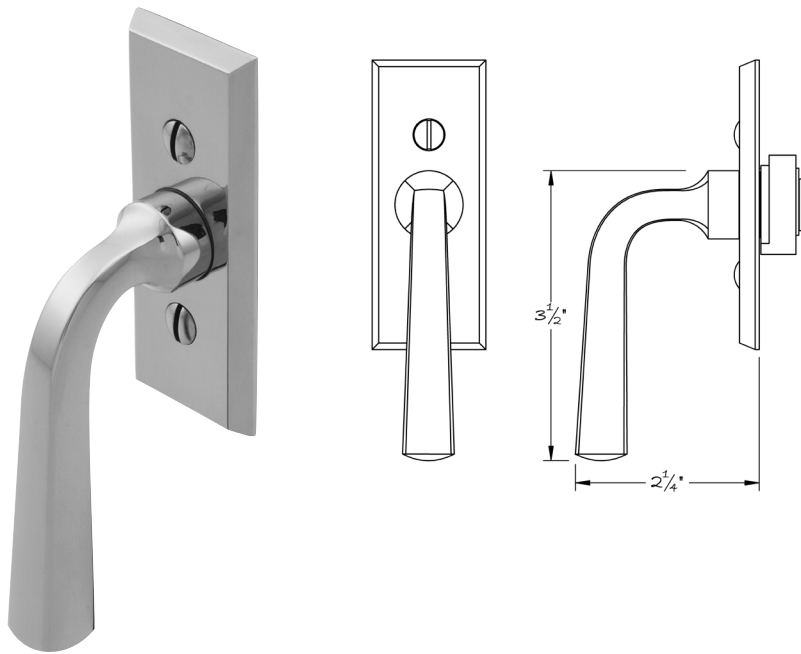

LOWE HARDWARE

No. 6523TT

---

*Lowe Hardware's No. #6523TT lever.*

*Available in any of our yacht-quality electro plated or patinated finishes.*

• DESIGNED, MANUFACTURED & HAND FINISHED IN MAINE SINCE 1977 •