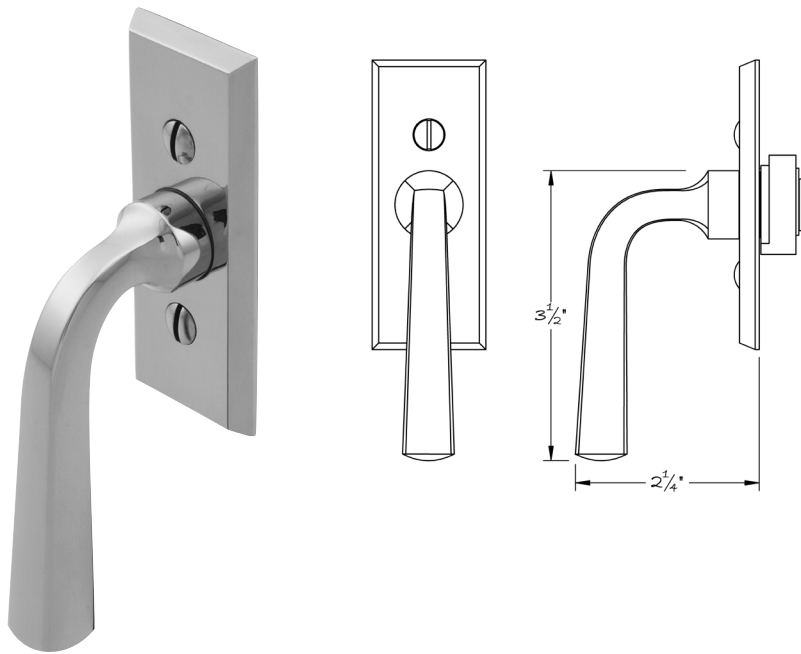

LOWE HARDWARE

No. 6523TT

*Lowe Hardware's 6523TT lever is compatible with any rose or escutcheon.
All hardware is made-to-order. Details and dimensions can be modified to suit any project.
Available in any of our yacht quality finishes.*