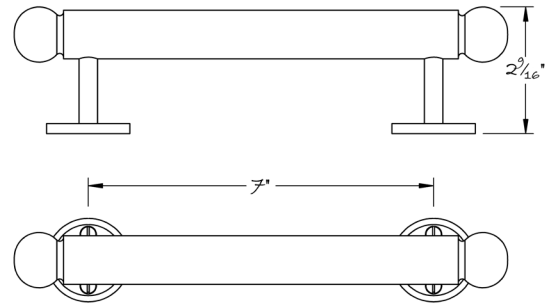

LOWE HARDWARE

No. 7608

---

*No. 7608*

*Available in any of our yacht-quality electroplated or patinated finishes.*

• DESIGNED, MANUFACTURED & HAND FINISHED IN MAINE SINCE 1977 •

73 SPRING STREET NEW YORK, NY 10012 (212) 390-0660