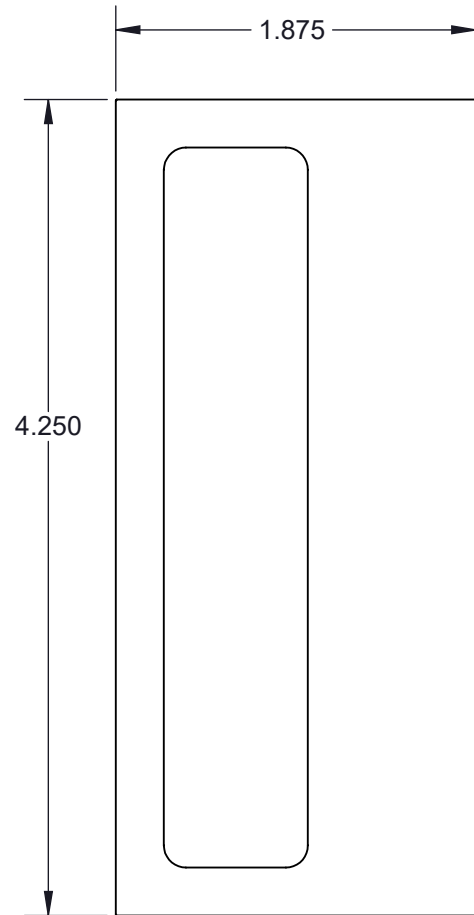

THIS DRAWING IS CONFIDENTIAL AND PROPRIETARY TO LOWE HARDWARE,
AND MAY NOT BE REPRODUCED, OR ANY PART USED THERE OF,
WITHOUT PRIOR EXPRESS WRITTEN PERMISSION.

Drill for # 6 screw

LOWE HARDWARE
5 GORDON DRIVE
ROCKLAND ME 04841
207 593 7405 FAX 207 226 2033
WWW.LOWE-HARDWARE.COM

File Name:

3112_4.25x1.875_TF

DO NOT SCALE DRAWING

THIS DRAWING IS CONFIDENTIAL AND PROPRIETARY TO LOWE HARDWARE,
AND MAY NOT BE REPRODUCED, OR ANY PART USED THERE OF,
WITHOUT PRIOR EXPRESS WRITTEN PERMISSION.