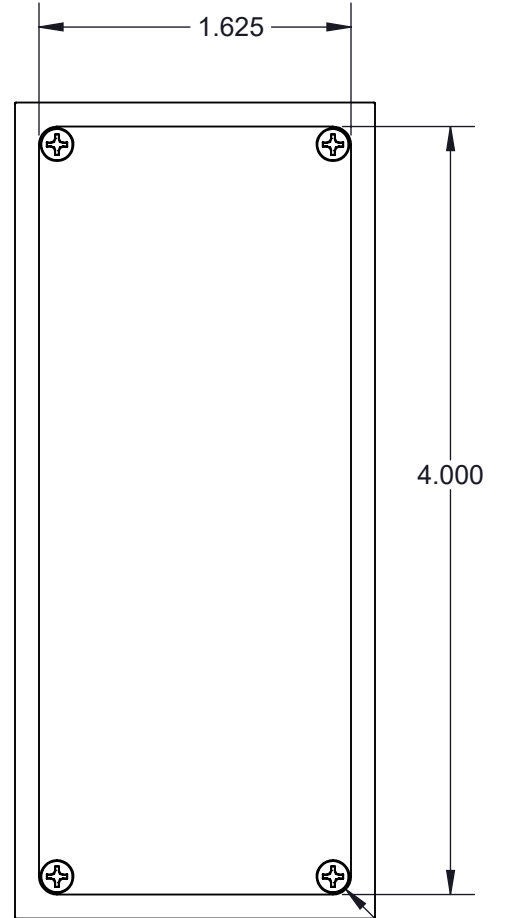

THIS DRAWING IS CONFIDENTIAL AND PROPRIETARY TO LOWE HARDWARE,
AND MAY NOT BE REPRODUCED, OR ANY PART USED THERE OF,
WITHOUT PRIOR EXPRESS WRITTEN PERMISSION.

Drill for # 6 screw

LOWE HARDWARE
5 GORDON DRIVE
ROCKLAND ME 04841
207 593 7405 FAX 207 226 2033
WWW.LOWE-HARDWARE.COM

File Name:

3112_4.25x1.875_TF

DO NOT SCALE DRAWING

THIS DRAWING IS CONFIDENTIAL AND PROPRIETARY TO LOWE HARDWARE,
AND MAY NOT BE REPRODUCED, OR ANY PART USED THERE OF,
WITHOUT PRIOR EXPRESS WRITTEN PERMISSION.