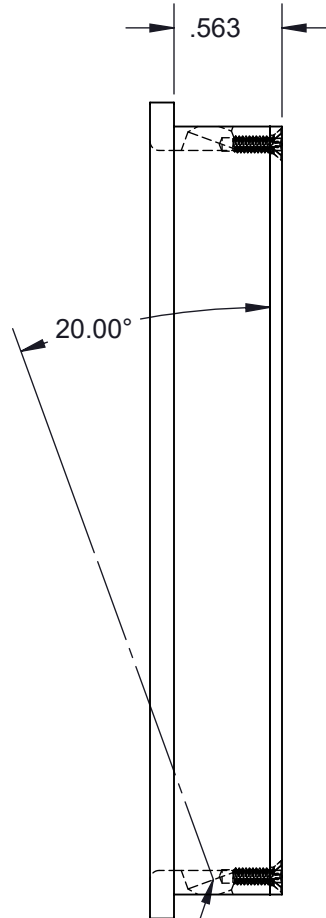

THIS DRAWING IS CONFIDENTIAL AND PROPRIETARY TO LOWE HARDWARE,
AND MAY NOT BE REPRODUCED, OR ANY PART USED THERE OF,
WITHOUT PRIOR EXPRESS WRITTEN PERMISSION.

Drill for # 6 screw

LOWE HARDWARE
5 GORDON DRIVE
ROCKLAND ME 04841
207 593 7405 FAX 207 226 2033
WWW.LOWE-HARDWARE.COM

File Name:

3112_4.25x1.875_TF

DO NOT SCALE DRAWING

THIS DRAWING IS CONFIDENTIAL AND PROPRIETARY TO LOWE HARDWARE,
AND MAY NOT BE REPRODUCED, OR ANY PART USED THERE OF,
WITHOUT PRIOR EXPRESS WRITTEN PERMISSION.