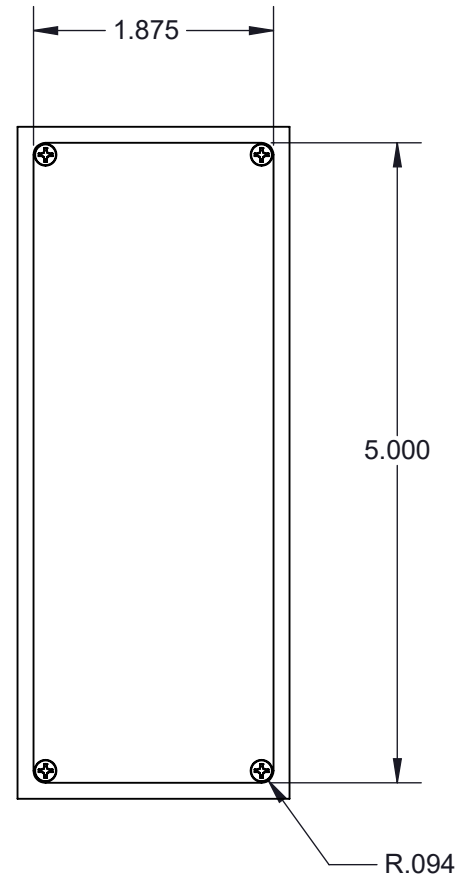

THIS DRAWING IS CONFIDENTIAL AND PROPRIETARY TO LOWE HARDWARE,
AND MAY NOT BE REPRODUCED, OR ANY PART USED THERE OF,
WITHOUT PRIOR EXPRESS WRITTEN PERMISSION.

Drill for # 6 screw

LOWE HARDWARE
5 GORDON DRIVE
ROCKLAND ME 04841
207 593 7405 FAX 207 226 2033
WWW.LOWE-HARDWARE.COM

File Name:

3112_4.25x1.875_TF

DO NOT SCALE DRAWING

THIS DRAWING IS CONFIDENTIAL AND PROPRIETARY TO LOWE HARDWARE,
AND MAY NOT BE REPRODUCED, OR ANY PART USED THERE OF,
WITHOUT PRIOR EXPRESS WRITTEN PERMISSION.