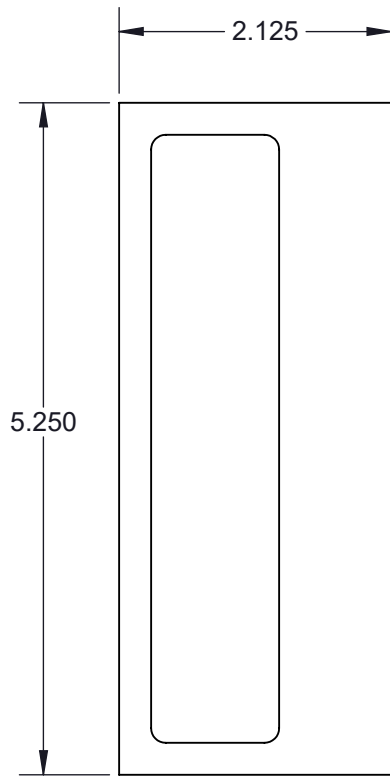

THIS DRAWING IS CONFIDENTIAL AND PROPRIETARY TO LOWE HARDWARE,
AND MAY NOT BE REPRODUCED, OR ANY PART USED THERE OF,
WITHOUT PRIOR EXPRESS WRITTEN PERMISSION.

Drill for # 6 screw

LOWE HARDWARE
5 GORDON DRIVE
ROCKLAND ME 04841
207 593 7405 FAX 207 226 2033
WWW.LOWE-HARDWARE.COM

File Name:

3112_4.25x1.875_TF

DO NOT SCALE DRAWING

THIS DRAWING IS CONFIDENTIAL AND PROPRIETARY TO LOWE HARDWARE,
AND MAY NOT BE REPRODUCED, OR ANY PART USED THERE OF,
WITHOUT PRIOR EXPRESS WRITTEN PERMISSION.