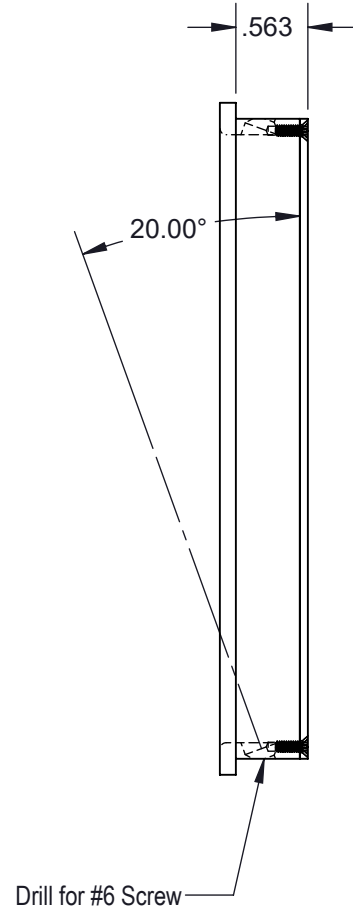

THIS DRAWING IS CONFIDENTIAL AND PROPRIETARY TO LOWE HARDWARE,
AND MAY NOT BE REPRODUCED, OR ANY PART USED THERE OF,
WITHOUT PRIOR EXPRESS WRITTEN PERMISSION.

Drill for # 6 screw

LOWE HARDWARE
5 GORDON DRIVE
ROCKLAND ME 04841
207 593 7405 FAX 207 226 2033
WWW.LOWE-HARDWARE.COM

File Name:

3112_4.25x1.875_TF

DO NOT SCALE DRAWING

THIS DRAWING IS CONFIDENTIAL AND PROPRIETARY TO LOWE HARDWARE,
AND MAY NOT BE REPRODUCED, OR ANY PART USED THERE OF,
WITHOUT PRIOR EXPRESS WRITTEN PERMISSION.